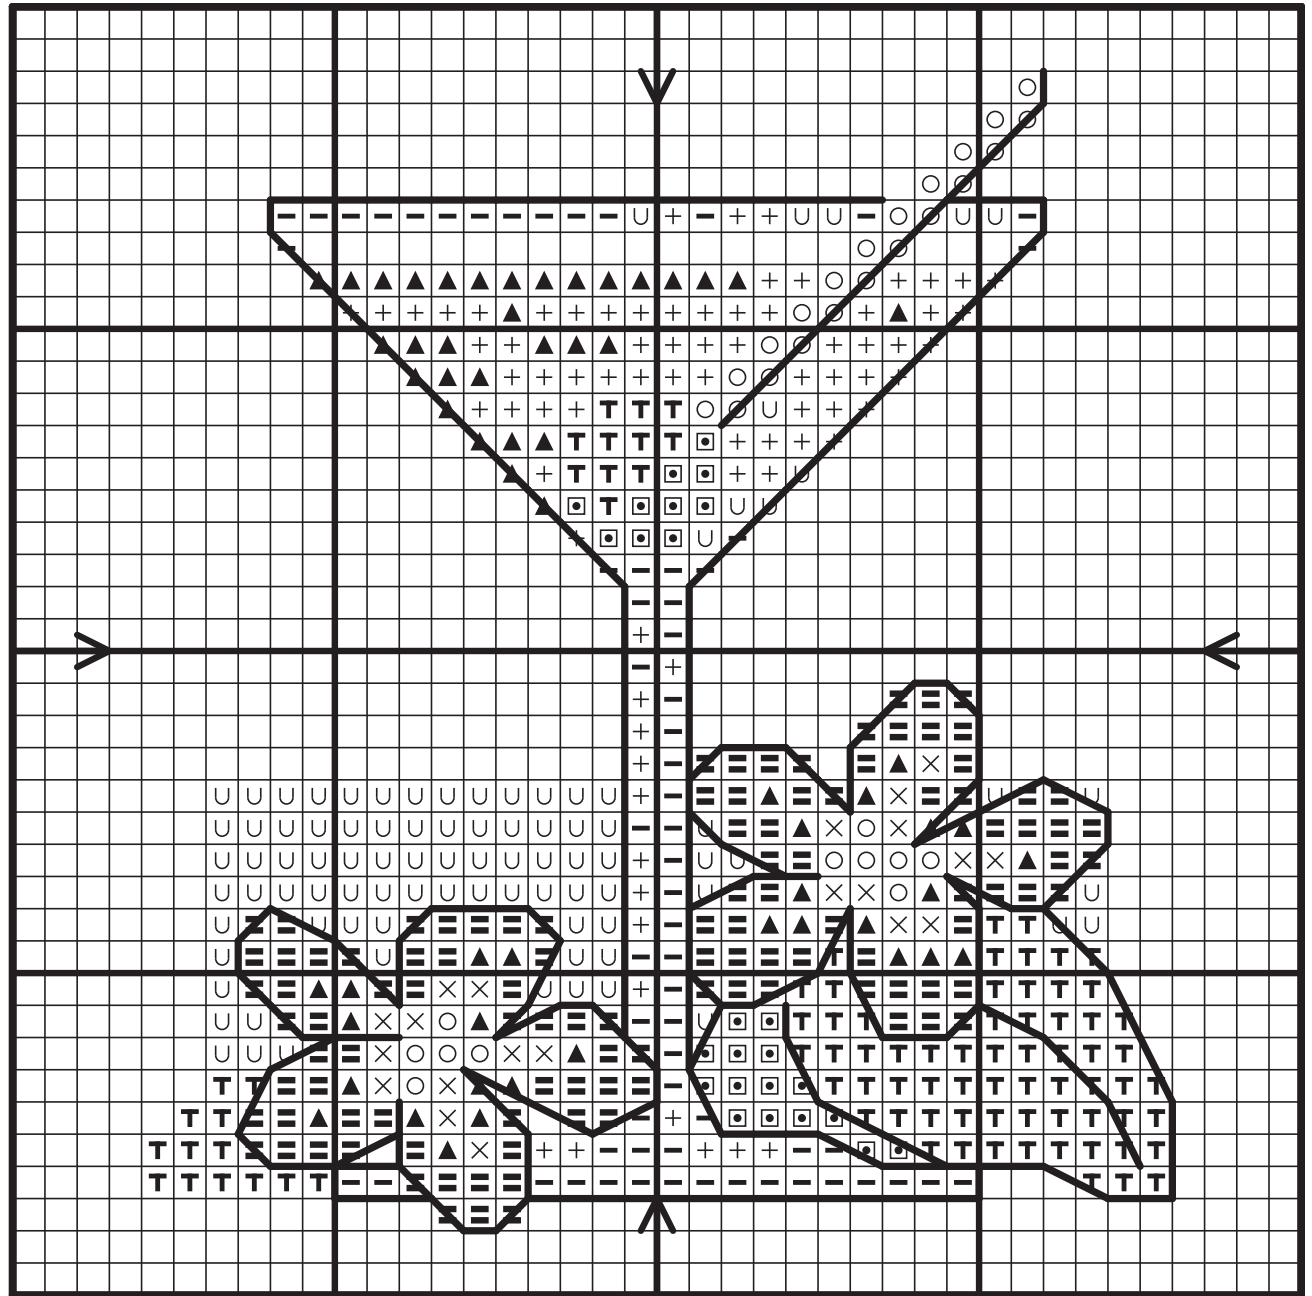

FREE CHART

Martini Madness

COLOUR KEY

No. Symbol DMC

1		3766
2		648
3		721
4		743
5		3823
6		Blanc
7		954
8		704
9		905
10		B'Stitch 310

SIZE: 7 x 7 cms

14 Count White Aida

(Suitable for square
Acrylic Coaster Frames)

© All rights reserved; may not be sold or re-produced without permission from the designer.

Stitching Instructions:

For 14 Count fabric, we recommend using two strands for standard cross stitch and for this design two strands for all backstitches.

Backstitch is usually done when the work has been completed.

country threads

www.countrythreads.info - email: fiona@countrythreads.info